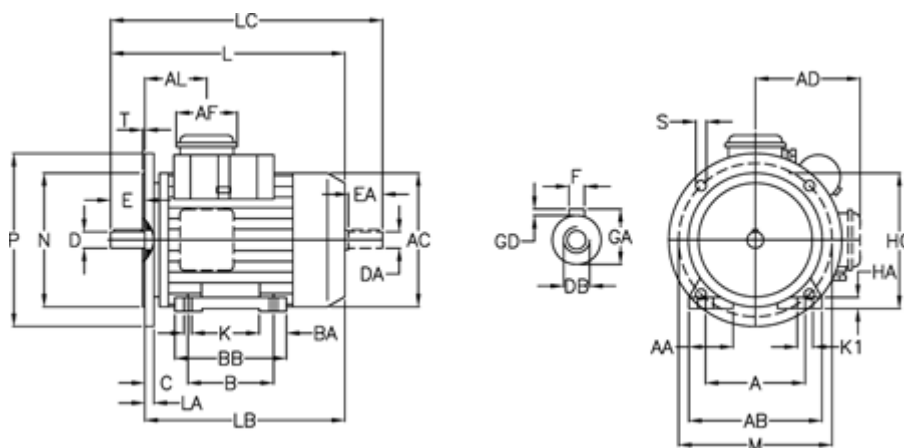

Article number: 25055267102

Description: ICME Single-phase motor M71 B2 0,55KW
2 - 2800 rpm 1x230 Volt 50Hz B3/B5 with running capacitor

Measures

A = 112	BA = 22	EA = 30	K = 7	P = 160
A/F = 70	BB H7 = 109	F = 5	K1 = 17	S = 9.5
AA = 30	C = 45	GA = 16	L = 247	T = 3.5
AB = 144	CA = 86	GD = 5	LA = 10	
AC = 137	D = 14	H = 71	LB = 217	
AD = 107	DA = 14	HA = 12	LC = 281	
AL = 76	DB = M5	HC = 143	M = 130	
B = 90	E = 30	HD = 178	N = 110	